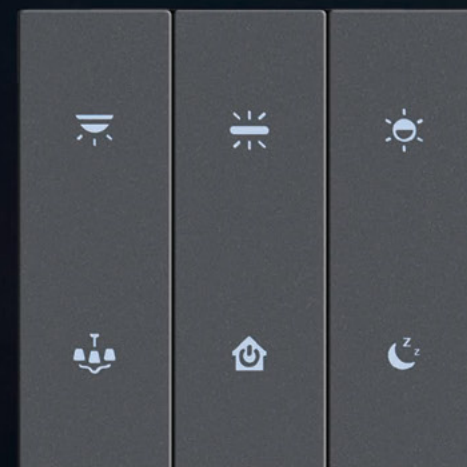

# ELEVATE YOUR HOME WITH EUROPA

1

TISCONTROL.COM

Welcome to the future of home automation with the **Europa** Series by TIS Control. Designed with cutting-edge BUS technology, these wired smart solutions are here to revolutionize the way you control your home. With their sleek and minimal design, the Europa Series brings functionality and elegance together in perfect harmony.

With **Europa**, iconic control is at your fingertips. Experience the power of simplicity with our iconic push buttons. The Europa Series offers a wide range of options, allowing you to effortlessly control your lights, shades, and curtains. With just a touch, you can transform the ambiance of any room, creating the perfect atmosphere for every occasion.

3

TISCONTROL.COM

With the **Europa** Series, we understand that beauty lies in the details. That's why we offer a range of stunning finishes, including black, grey, and white aluminum.

No matter your style or interior design, our smart solutions seamlessly blend in, adding a touch of sophistication to your living space.